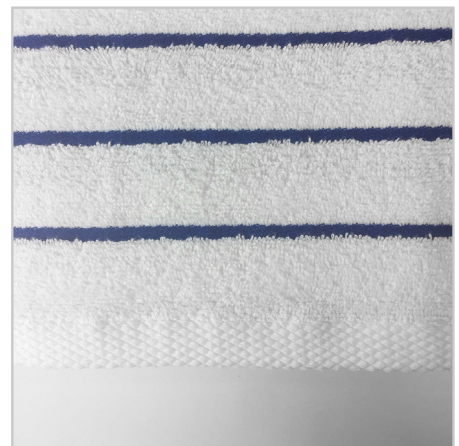

Martex® Resort Pool Towels

soft and lofty pool towel

Martex® Resort Pool Towels

- 95% Cotton/5% Polyester
- Diamond pattern border adds a unique style
- Horizontal weft stripe insert
- Fresh&READY™ cured
- Staybright® bleach friendly and fade resistant stripes
- Available in White with Blue Stripe and White with Green Stripe

Size (in.)	Weight (Lbs/dz)	Case Pack (dz)
30 x 60"	12.3	3

Martex® Resort Lounge Chair Cover

- 100% Ring Spun Cotton Loops
- Diamond pattern on hem adds a unique style
- Horizontal weft stripe insert
- 15" Pocket covers the back of the lounge chair
- Fresh&READY™ cured
- Staybright® bleach friendly and fade resistant stripes
- Available in White

Size (in.)	Weight (Lbs/dz)	Case Pack (dz)
30 x 90 x 15"	30	3

A division of WestPoint Home, LLC
391 College Ave., Clemson SC 29631
www.westpointhospitality.com

martex | Resort